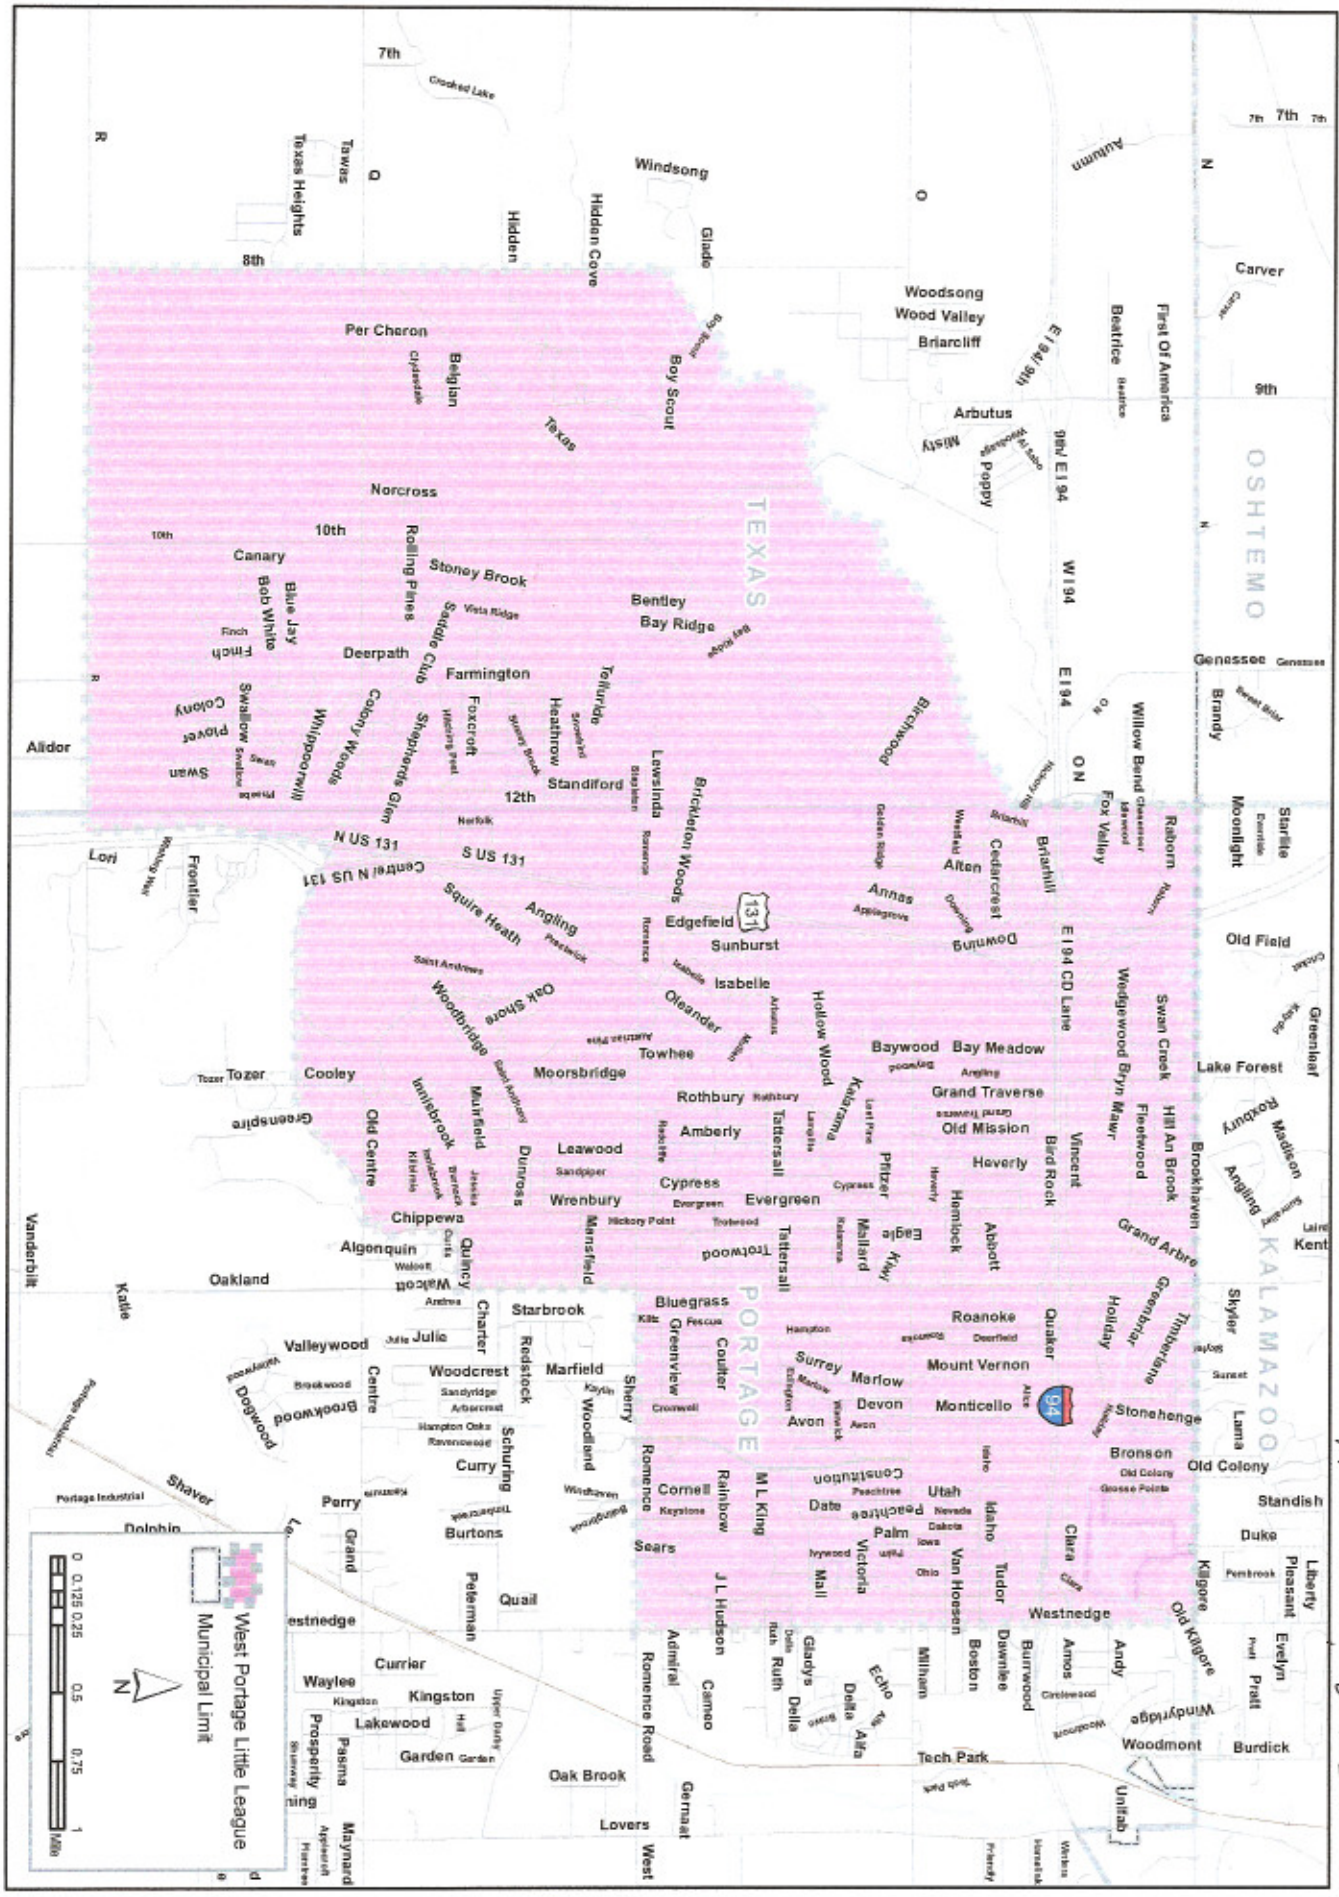

# West Portage Little League District Boundary Map

3/11/2008  
*[Signature]*  
 STEPHEN KEIZER  
 PRESIDENT WPLL